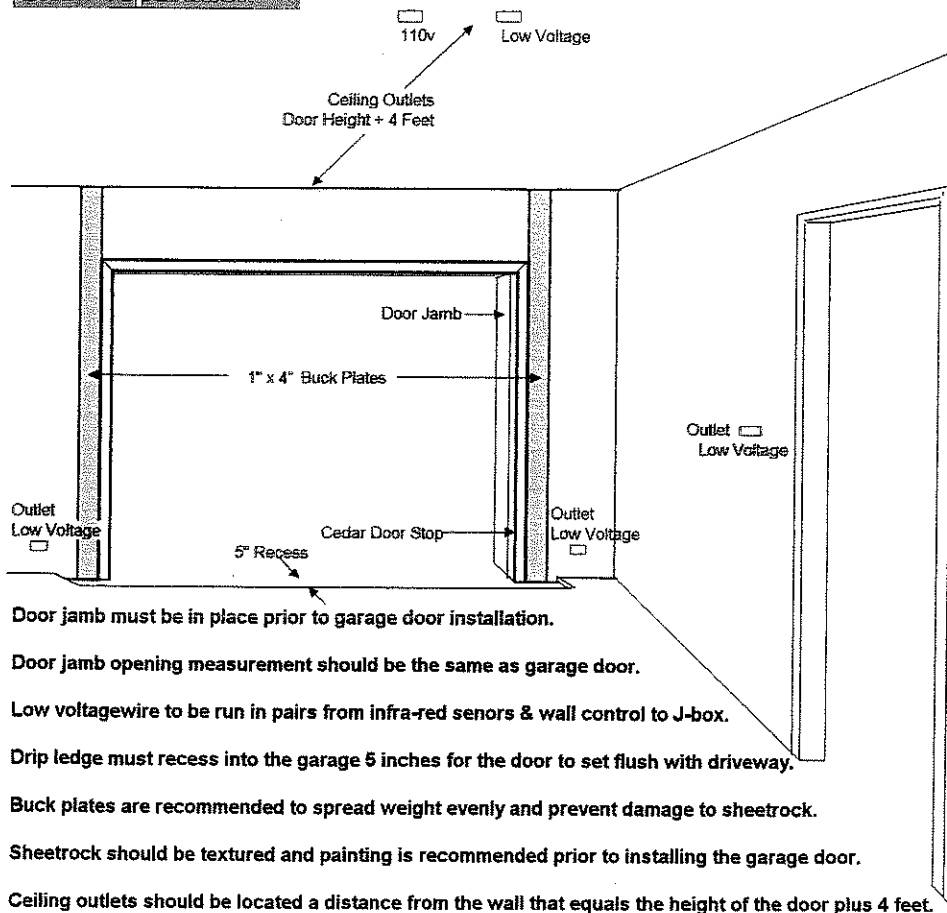

Site Preparation

T.D. Supply offers wood overlay garage doors in a variety of standard designs. We can also work with your design team to produce a one-of-a-kind look uniquely patterned for the home you are building or remodeling.