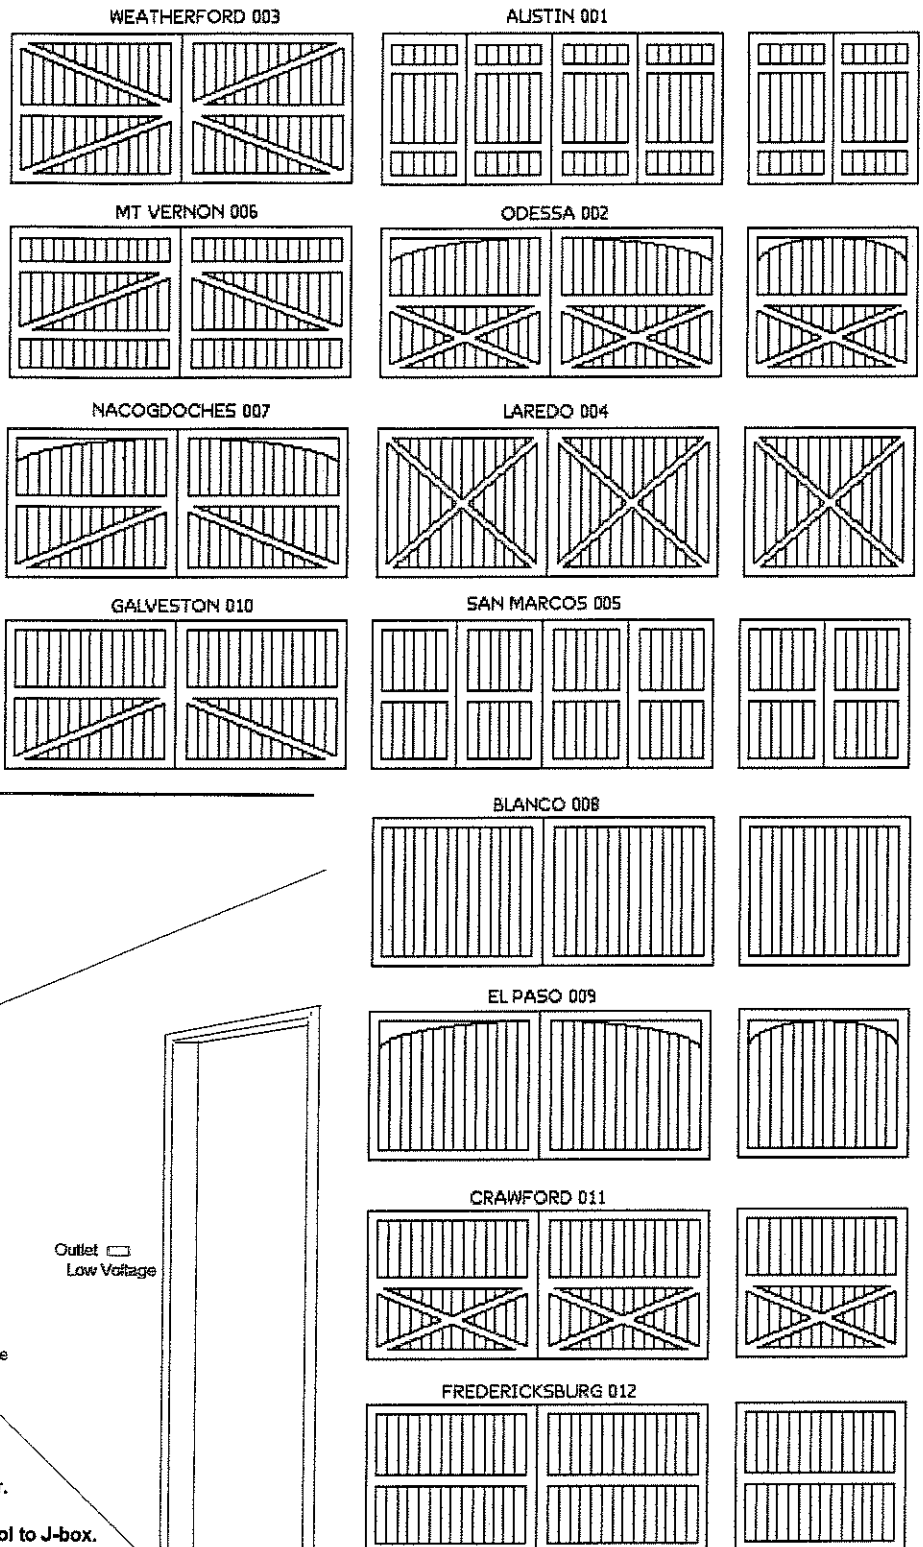

CUSTOM WOOD OVERLAY GARAGE DOORS

T.D. Supply Inc. 1625 Vantage Drive, Suite 101 Carrollton, Texas 75006

Phone: 972-242-4106 Fax: 972-242-6145

Standard Available Designs

Sections:

2" thick, 24 gauge, pre-painted steel. Vinyl backed polystyrene insulation. Standard overlay is Incense Cedar. Wood is chemically bonded & mechanically fastened. Cedar T&G 1X6 over-lay with 1X6 Cedar planking for trim. Redwood, Mahogany & other woods available.

Hardware:

Industrial grade track assembly. High cycle life torsion springs. Industrial hinges, bottom & top fixtures. 10 ball bearing, 100# weight rated rollers. Single-car, top & bottom double end stiled. Double car, all sections strutted. Double car, all sections double end-stiled.

Finish:

Cedar T&G 1X6 in smooth or roughsawn finish. All doors are furnished unfinished. Doors must be sealed, painted and/or stained upon installation.

Warranty:

1 year on workmanship, hardware and delamination. (Note: checking, warping, cupping, etc. are a natural part of aging process of organic wood products and are not considered a defect.)